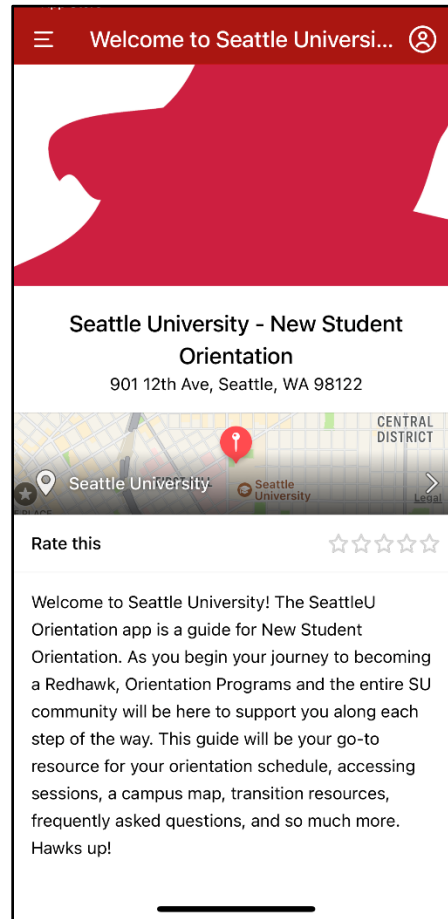

Seattle University Orientation Guide – Steps to Download Our Guide App to Your Mobile Phone

4. After the Guide has finished downloading, the button on your pop-up box will change to say “Open”. Click here to open the Seattle University Orientation Guide!

5. The following image displays what your Guide will look like once you open it.

6. Tap the three bars in the top left corner of the screen to access our Guide’s menu. The following image displays the current menu.

Note: These screenshots were taken on an iPhone. The display on Android phones may differ slightly, however, all content of the app will be the same. Additionally, These screenshots were taken in mid-August 2022. The most up-to-date menu and content may alter slightly leading up to and during Fall Welcome.