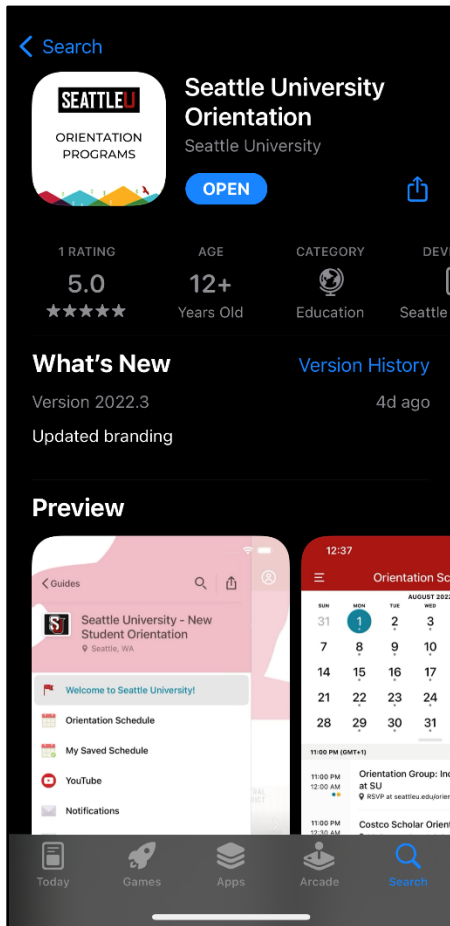

Seattle University Orientation Guide – Steps to Download Our Guide App to Your Mobile Phone

1. Search for “Seattle University Orientation” in your app store. The following image displays our app. Download the app to your phone.
2. After you download the app, click the app’s icon to open the app. The following image displays what you will see on your phone. Tap the SU icon in the “Featured” section.
3. The following box will pop up. Click “Download Guide” to access the Seattle University Orientation Guide. Depending on your connection, this may take a few minutes.

Note: These screenshots were taken on an iPhone. The display on Android phones may differ slightly, however, all content of the app will be the same. Additionally, These screenshots were taken in mid-August 2022. The most up-to-date menu and content may alter slightly leading up to and during Fall Welcome.

5. The following image displays what your Guide will look like once you open it.

6. Tap the three bars in the top left corner of the screen to access our Guide’s menu. The following image displays the current menu.