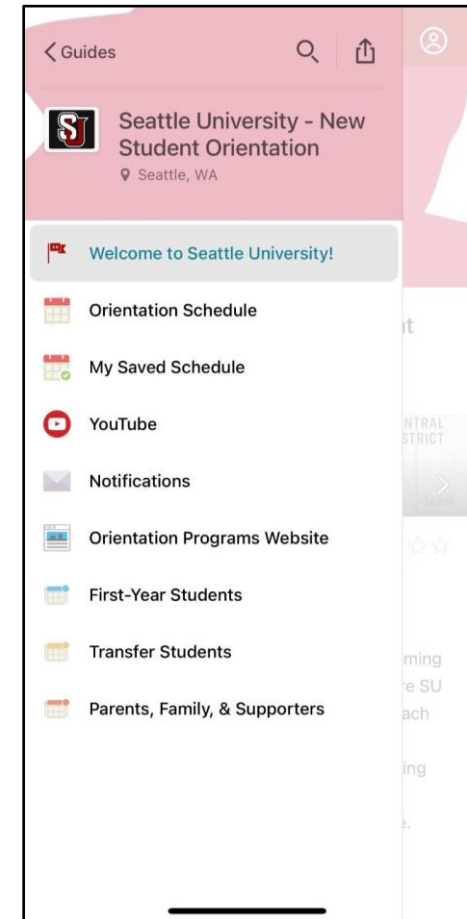

Seattle University Orientation Guide – Steps to Download Our Guide App to Your Mobile Phone

1. Search for “Seattle University Orientation” in your app store. The following image displays our app. Download the app to your phone.
2. After you download the app, click the app’s icon to open the app. The following image displays what you will see on your phone. Tap the SU icon in the “Featured” section.
3. The following box will pop up. Click “Download Guide” to access the Seattle University Orientation Guide. Depending on your connection, this may take a few minutes.

Seattle University Orientation Guide – Steps to Download Our Guide App to Your Mobile Phone

4. After the Guide has finished downloading, the button on your pop-up box will change to say “Open”. Click here to open the Seattle University Orientation Guide!

5. The following image displays what your Guide will look like once you open it.

6. Tap the three bars in the top left corner of the screen to access our Guide’s menu. The following image displays the current menu.