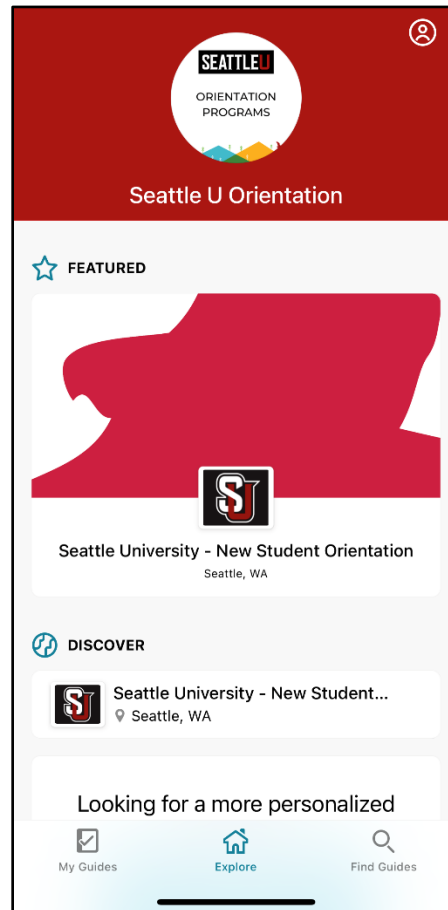

Seattle University Orientation Guide – Steps to Download Our Guide App to Your Mobile Phone

1. Search for “Seattle University Orientation” in your app store. The following image displays our app. Download the app to your phone.
2. After you download the app, click the app’s icon to open the app. The following image displays what you will see on your phone. Tap the SU icon in the “Featured” section.
3. The following box will pop up. Click “Download Guide” to access the Seattle University Orientation Guide. Depending on your connection, this may take a few minutes.

Note: These screenshots were taken on an iPhone. The display on Android phones may differ slightly, however, all content of the app will be the same. Additionally, These screenshots were taken in mid-August 2022. The most up-to-date menu and content may alter slightly leading up to and during Fall Welcome.

Seattle University Orientation Guide – Steps to Download Our Guide App to Your Mobile Phone

4. After the Guide has finished downloading, the button on your pop-up box will change to say “Open”. Click here to open the Seattle University Orientation Guide!