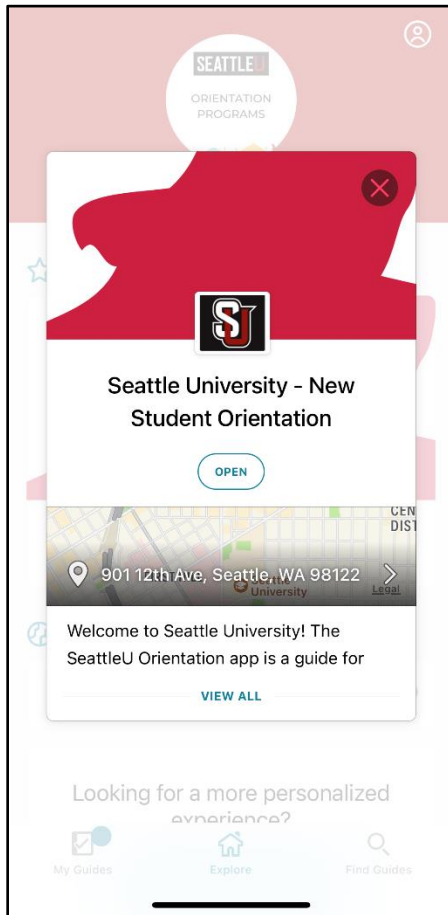

Seattle University Orientation Guide – Steps to Download Our Guide App to Your Mobile Phone

1. Search for “Seattle University Orientation” in your app store. The following image displays our app. Download the app to your phone.
2. After you download the app, click the app’s icon to open the app. The following image displays what you will see on your phone. Tap the SU icon in the “Featured” section.
3. The following box will pop up. Click “Download Guide” to access the Seattle University Orientation Guide. Depending on your connection, this may take a few minutes.

Note: These screenshots were taken on an iPhone. The display on Android phones may differ slightly, however, all content of the app will be the same. Additionally, These screenshots were taken in mid-August 2022. The most up-to-date menu and content may alter slightly leading up to and during Fall Welcome.

Seattle University Orientation Guide – Steps to Download Our Guide App to Your Mobile Phone

4. After the Guide has finished downloading, the button on your pop-up box will change to say “Open”. Click here to open the Seattle University Orientation Guide!

5. The following image displays what your Guide will look like once you open it.

6. Tap the three bars in the top left corner of the screen to access our Guide’s menu. The following image displays the current menu.