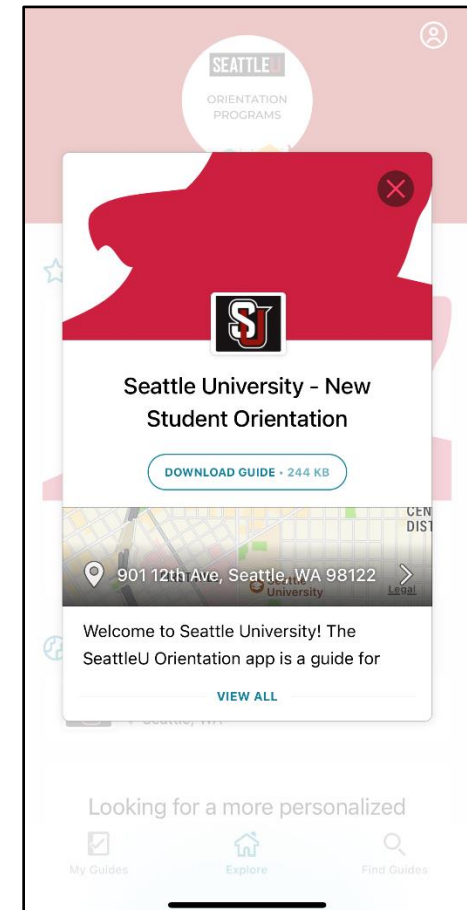

Seattle University Orientation Guide – Steps to Download Our Guide App to Your Mobile Phone

1. Search for “Seattle University Orientation” in your app store. The following image displays our app. Download the app to your phone.
2. After you download the app, click the app’s icon to open the app. The following image displays what you will see on your phone. Tap the SU icon in the “Featured” section.
3. The following box will pop up. Click “Download Guide” to access the Seattle University Orientation Guide. Depending on your connection, this may take a few minutes.

Note: These screenshots were taken on an iPhone. The display on Android phones may differ slightly, however, all content of the app will be the same. Additionally, These screenshots were taken in mid-August 2022. The most up-to-date menu and content may alter slightly leading up to and during Fall Welcome.

Seattle University Orientation Guide – Steps to Download Our Guide App to Your Mobile Phone

4. After the Guide has finished downloading, the button on your pop-up box will change to say “Open”. Click here to open the Seattle University Orientation Guide!

5. The following image displays what your Guide will look like once you open it.

6. Tap the three bars in the top left corner of the screen to access our Guide’s menu. The following image displays the current menu.