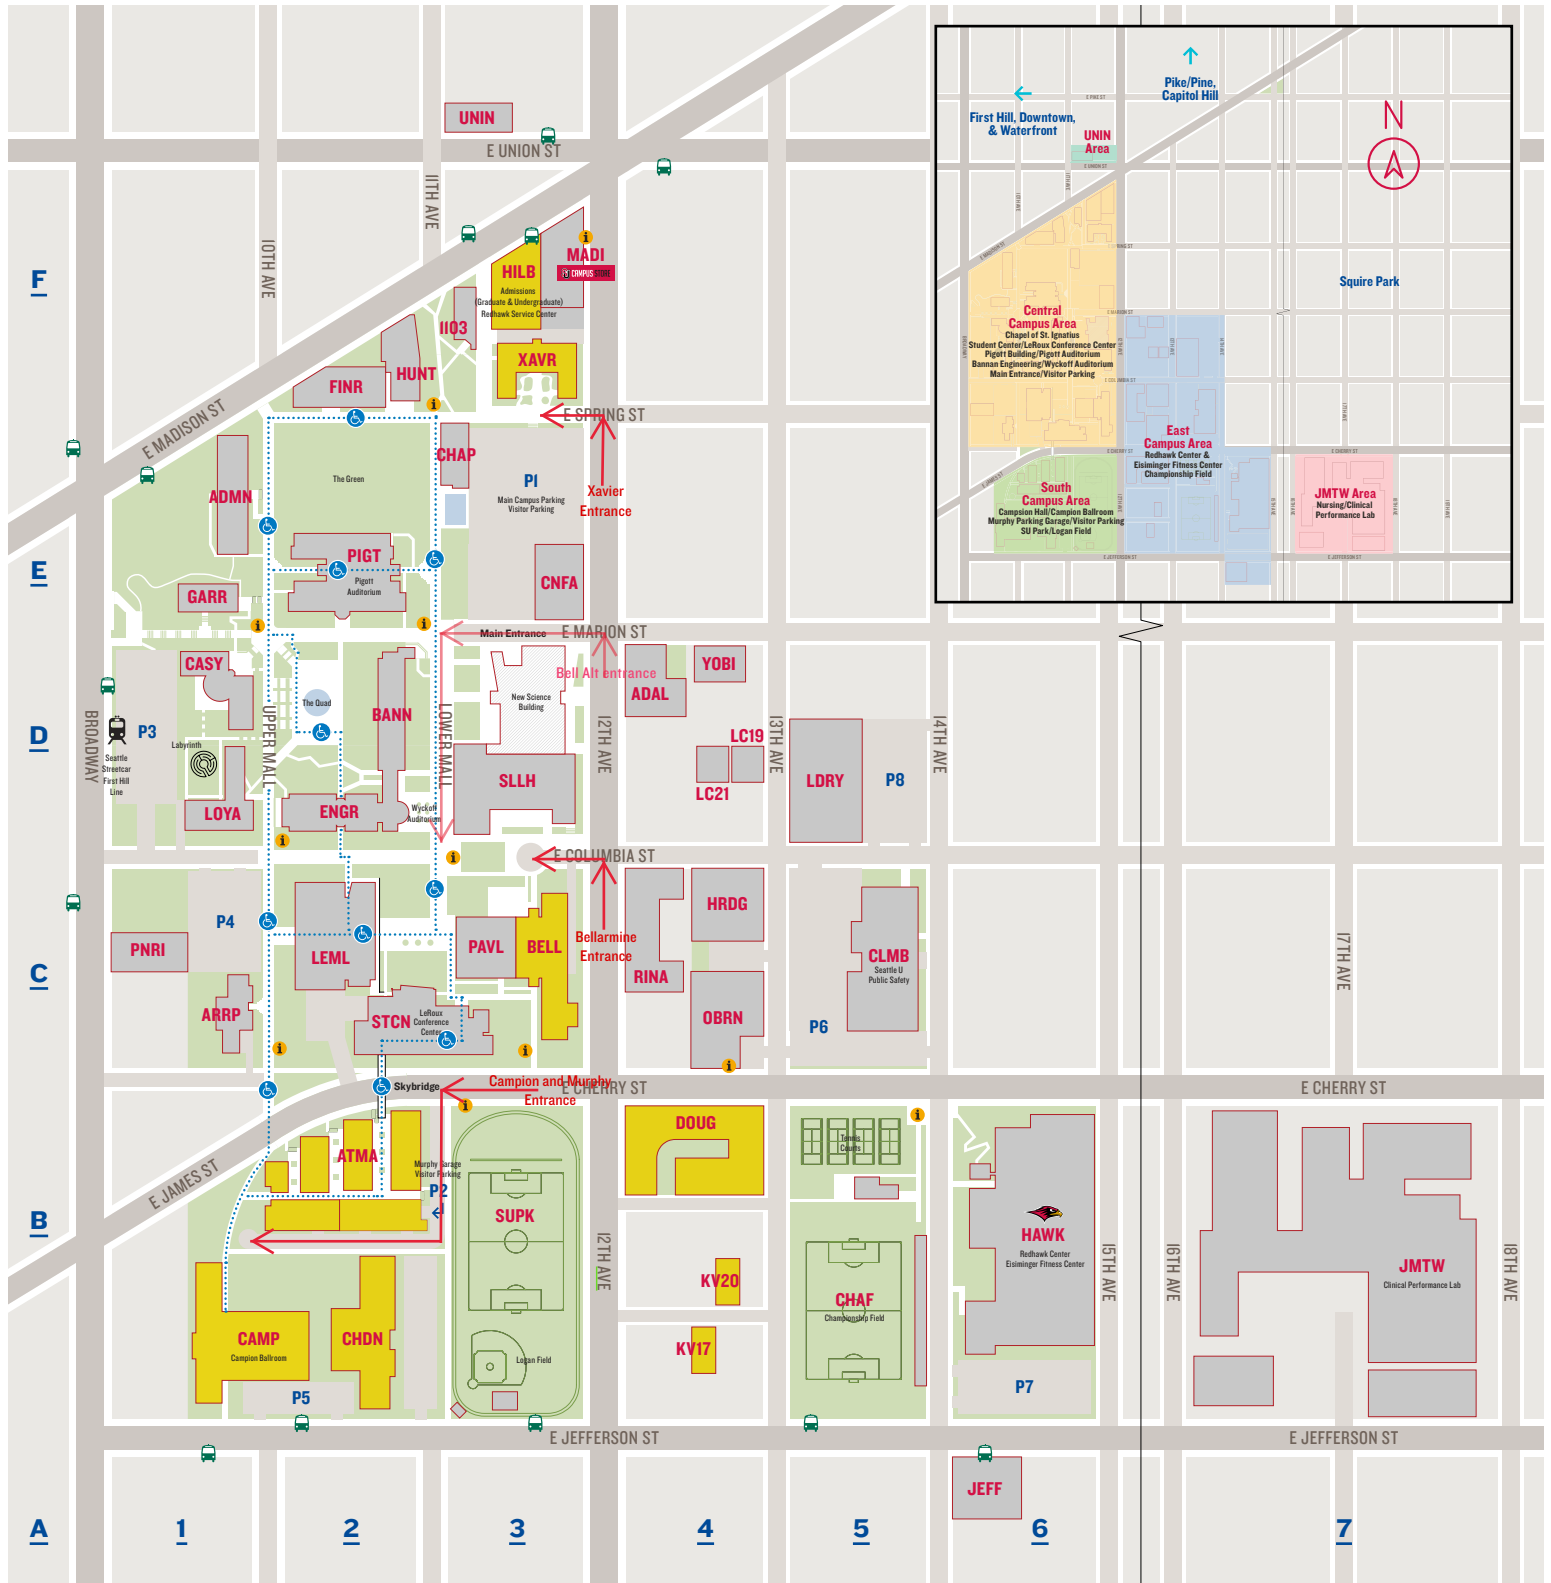

Driving to Seattle University

From the north

- Head south on I-5
- Take exit 165A to James Street
- Left onto James Street
- Left onto 12th Avenue
- Left onto East Marion Street

From the south

- Head north on I-5
- Take exit 164A to James Street
- Right onto James Street
- Left onto 12th Avenue
- Left onto East Marion Street

From the east (I-90)

- Head west on I-90 toward Seattle
- Take exit 2C toward I-5 North
- Take the James Street exit
- Right onto James Street
- Left onto 12th Avenue
- Left onto East Marion Street

From the east (520)

Campion move-in day

Use the Murphy Apartments address for mapping directions to Campion for move-in[1001 East James Way]. Turn into the Murphy Garage entrance off E. Cherry Street. Unload at the top of the turnaround. After unloading, parking will be in the lower floors of Murphy Garage.

Xavier Hall

1110 East Spring Street Seattle, WA 98122

Desk Telephone: (206) 296-6320

Xavier Hall is located between Madison and Marion Streets

Xavier move-in day

Turn into E. Spring off 12th Avenue There will be Public Safety Officers to direct you to Xavier. After unloading, parking will be in the Main parking lot.